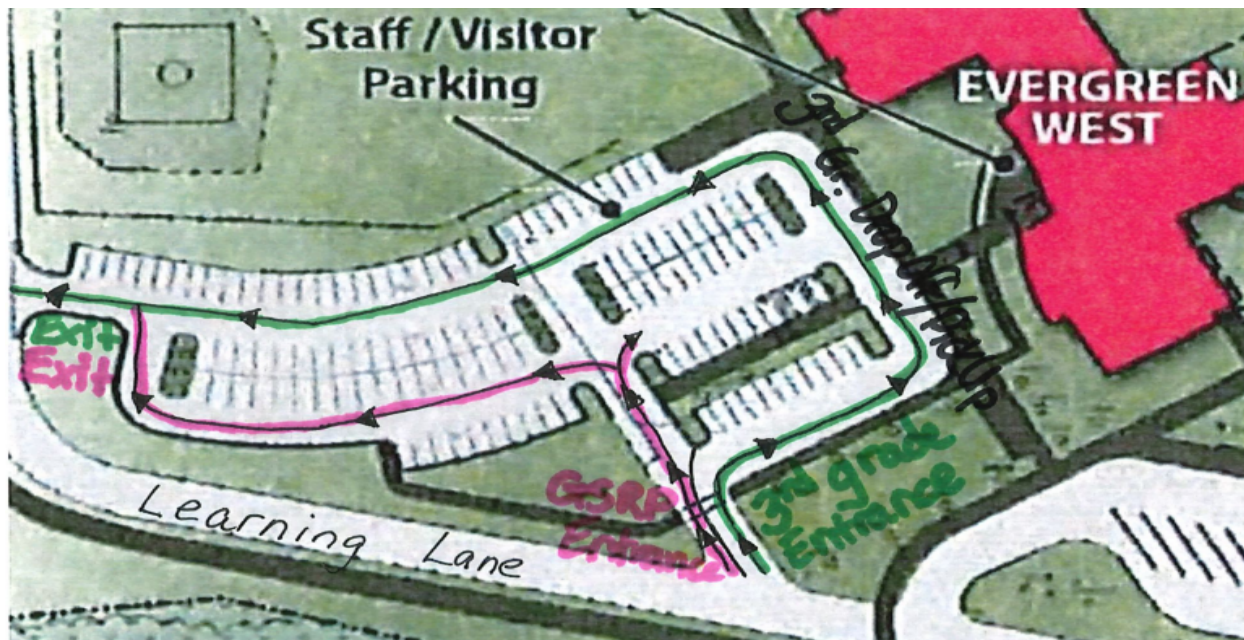

Drop-Off and Pick-Up: 3rd Grade & GSRP

- The 3rd grade & Great Start Readiness Program (GSRP) Loop is located in the Evergreen west parking lot (west side of Evergreen campus).
 - When entering the loop, there will be cones separating the 3rd grade & GSRP entrances. 3rd grade will enter through the right lane (as noted in green on the map) and GSRP will enter through the left lane (as noted in light purple on the map).
 - 3rd grade students may be dropped off and picked up at the area marked '3rd Gr. Pick Up/Drop Off'. Please exit at the specified location on the map.
 - Parents/guardians of GSRP students should park in a parking spot and may exit your vehicle beginning at 8:27am. Please walk with your child/children to the playground located by the bus loop where GSRP staff will be waiting.
 - Parents/guardians of GSRP students should pick up their child/children from the playground located at the bus loop at 3:20pm.
 - 3rd grade Students who are purchasing school breakfast may exit vehicles: when a staff member comes out with a "Breakfast" sign (approximately 8:22 am). Students will enter the building at the door where our staff member is standing.
 - 3rd grade Students who are not eating school breakfast may exit vehicles: when a staff member comes out with a "Playground" sign (approximately 8:27 am). Students will go directly to the playground until the school bell rings.
 - For student safety reasons, students must remain in their car until the staff member arrives with the breakfast sign or the playground sign.
- **3rd grade student pick-up slips will be available at Open House and will be handed out by staff at morning drop-off and dismissal during the first week of school.